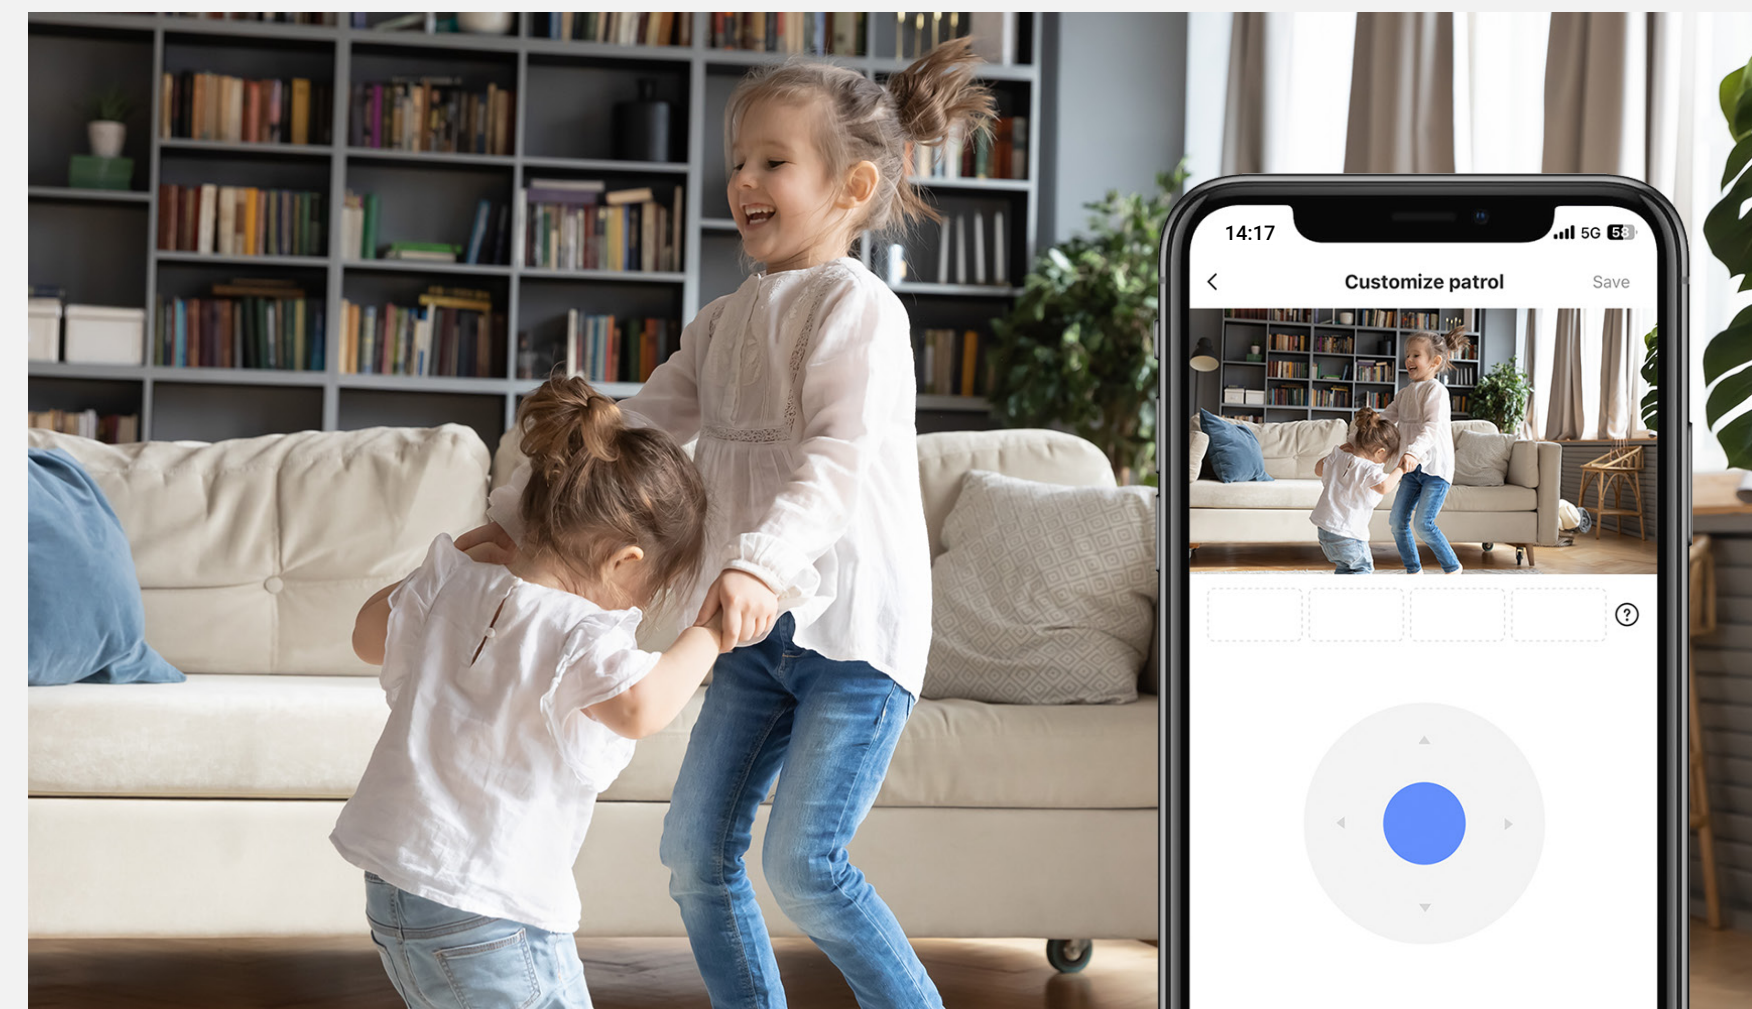

 Type-C

TY1 Pro

Pan & Tilt Smart Home Camera

4K plus 360° for all details that matter

Unveiling TY1 Pro 4K, the newest innovation to experience next-level home security. It secures your home with sophisticated 4K lens. Swiftly responding to movements and sounds, this smart camera smartly rotates with no corner of your space unnoticed. What's more, a handy call button keeps your family in close touch with you.

With the TY1 Pro, there's no more frustration due to a restricted view or a blurry footage. It sees every corner of your interior space in stunning and vivid 4K ultra clarity, just as if you were at home. You can easily control the lens to pan and tilt smoothly, and zoom to see details that matter most to you.

Get the notifications that matter

A lot of activities go on inside your home. Don't want to get alerted repeatedly when your curtains flutter in the wind? The TY1 Pro is smart enough to identify human activities in particular. You can choose to get alerted only when somebody is detected on camera.

It takes care of the whole family

It's important to know if you're needed by your loved ones. The camera alerts you if the noise level suddenly changes – whether your baby cries or a siren blares. In addition, they can contact you from the camera's side by simply tapping the call button – one of the easiest way to make a video call.